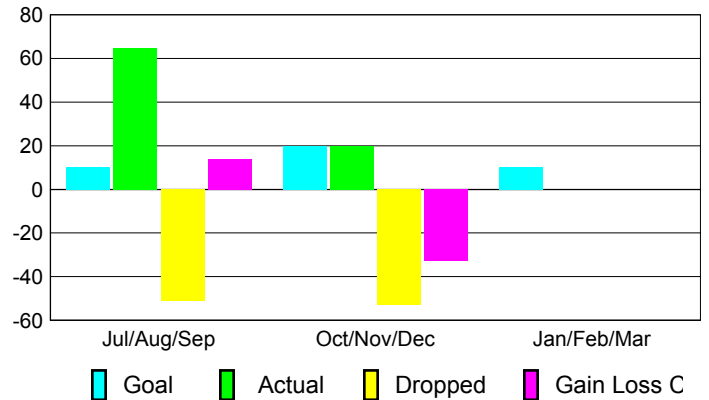

Club Results 2012-2013

Goal, New, Dropped, Gain/Loss

MEMBERSHIP

Membership Results
2012-2013

Membership
2011-2012

Month	Net Memb Goal	Actual New Memb	Actual Dropped Memb	Gain/Loss of Memb	Gain/Loss of Memb
Jul/Aug/Sep	10	65	-51	14	23
Oct/Nov/Dec	20	20	-53	-33	2
Jan/Feb/Mar	10				68
Totals	40	85	-104	-19	93

Membership Results 2012-2013

Goal, New, Dropped, Gain/Loss

Comparison of Club Gain/Loss

Current Year Compared to the Previous Year

Comparison of Membership Gain/Loss

Current Year Compared to the Previous Year