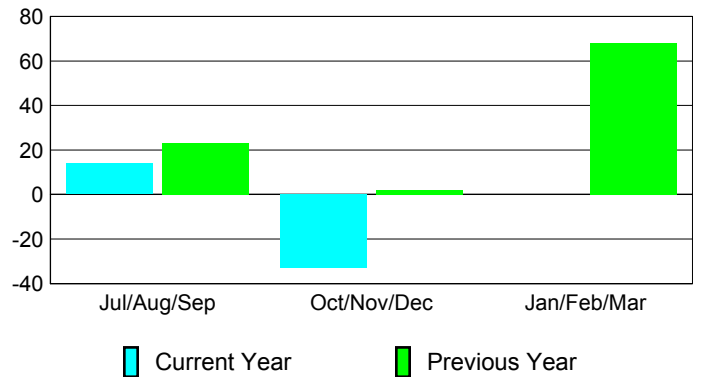

Club Results 2012-2013

Goal, New, Dropped, Gain/Loss

MEMBERSHIP

Membership Results
2012-2013

Membership
2011-2012

Month	Net Memb Goal	Actual New Memb	Actual Dropped Memb	Gain/Loss of Memb	Gain/Loss of Memb
Jul/Aug/Sep	10	65	-51	14	23
Oct/Nov/Dec	20	20	-53	-33	2
Jan/Feb/Mar	10				68
Totals	40	85	-104	-19	93

Membership Results 2012-2013

Goal, New, Dropped, Gain/Loss

Comparison of Club Gain/Loss

Current Year Compared to the Previous Year

Comparison of Membership Gain/Loss

Current Year Compared to the Previous Year

YTD Status Quo Clubs 2012-2013

Status Quo Clubs Compared to Status Quo Members

Gender Comparison 2012-2013

Jul/Aug/Sep

Oct/Nov/Dec

Jan/Feb/Mar

Male

Female